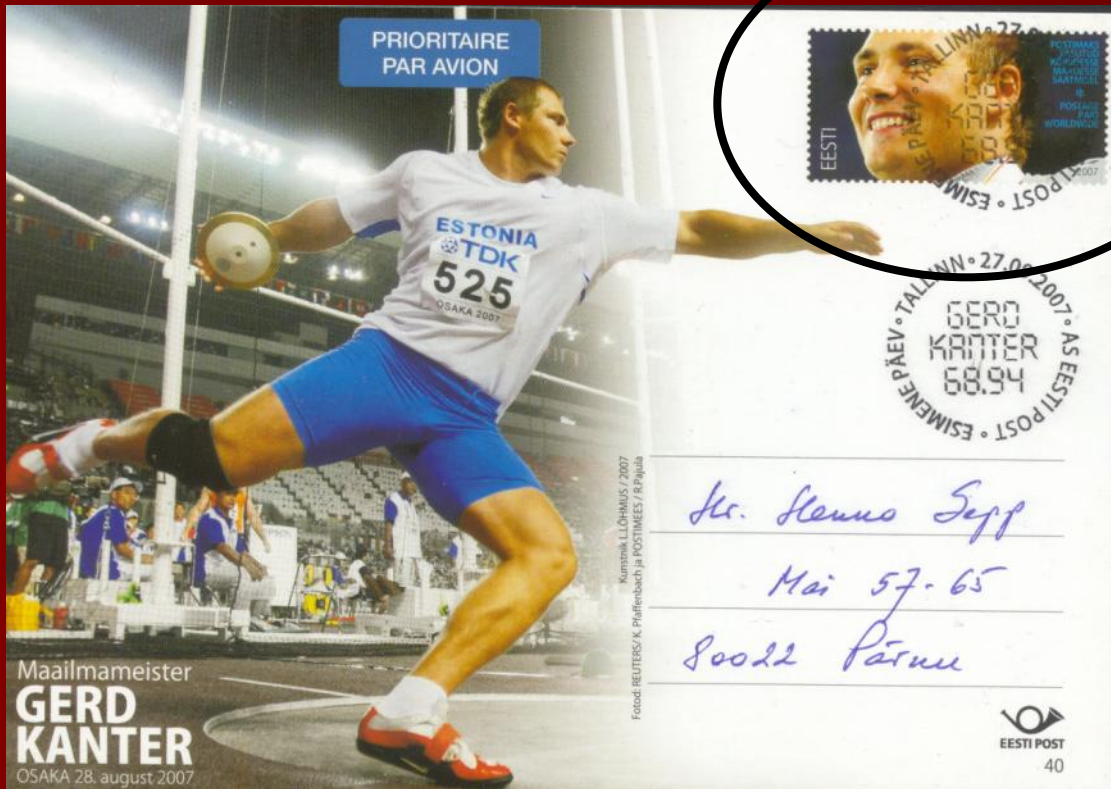

A quill pen is shown in an inkwell on the left side of the image. The quill is light brown and has a dark brown tip. The inkwell is dark brown and contains a small amount of dark brown ink. The quill is positioned diagonally, with the tip pointing towards the top right. The inkwell is positioned at the bottom left. The background is a solid dark red color.

FILATELIAN PERUSKURSSI

Ehiöt

Juha Valtonen

EHIÖ

- On postilähetys, jonka postimaksu on valmiiksi maksettu.

Tämä ei ole postimerkki, vaan korttiin painettu kuva eli arvoleima. Se kertoo, että kortin postimaksu on maksettu.